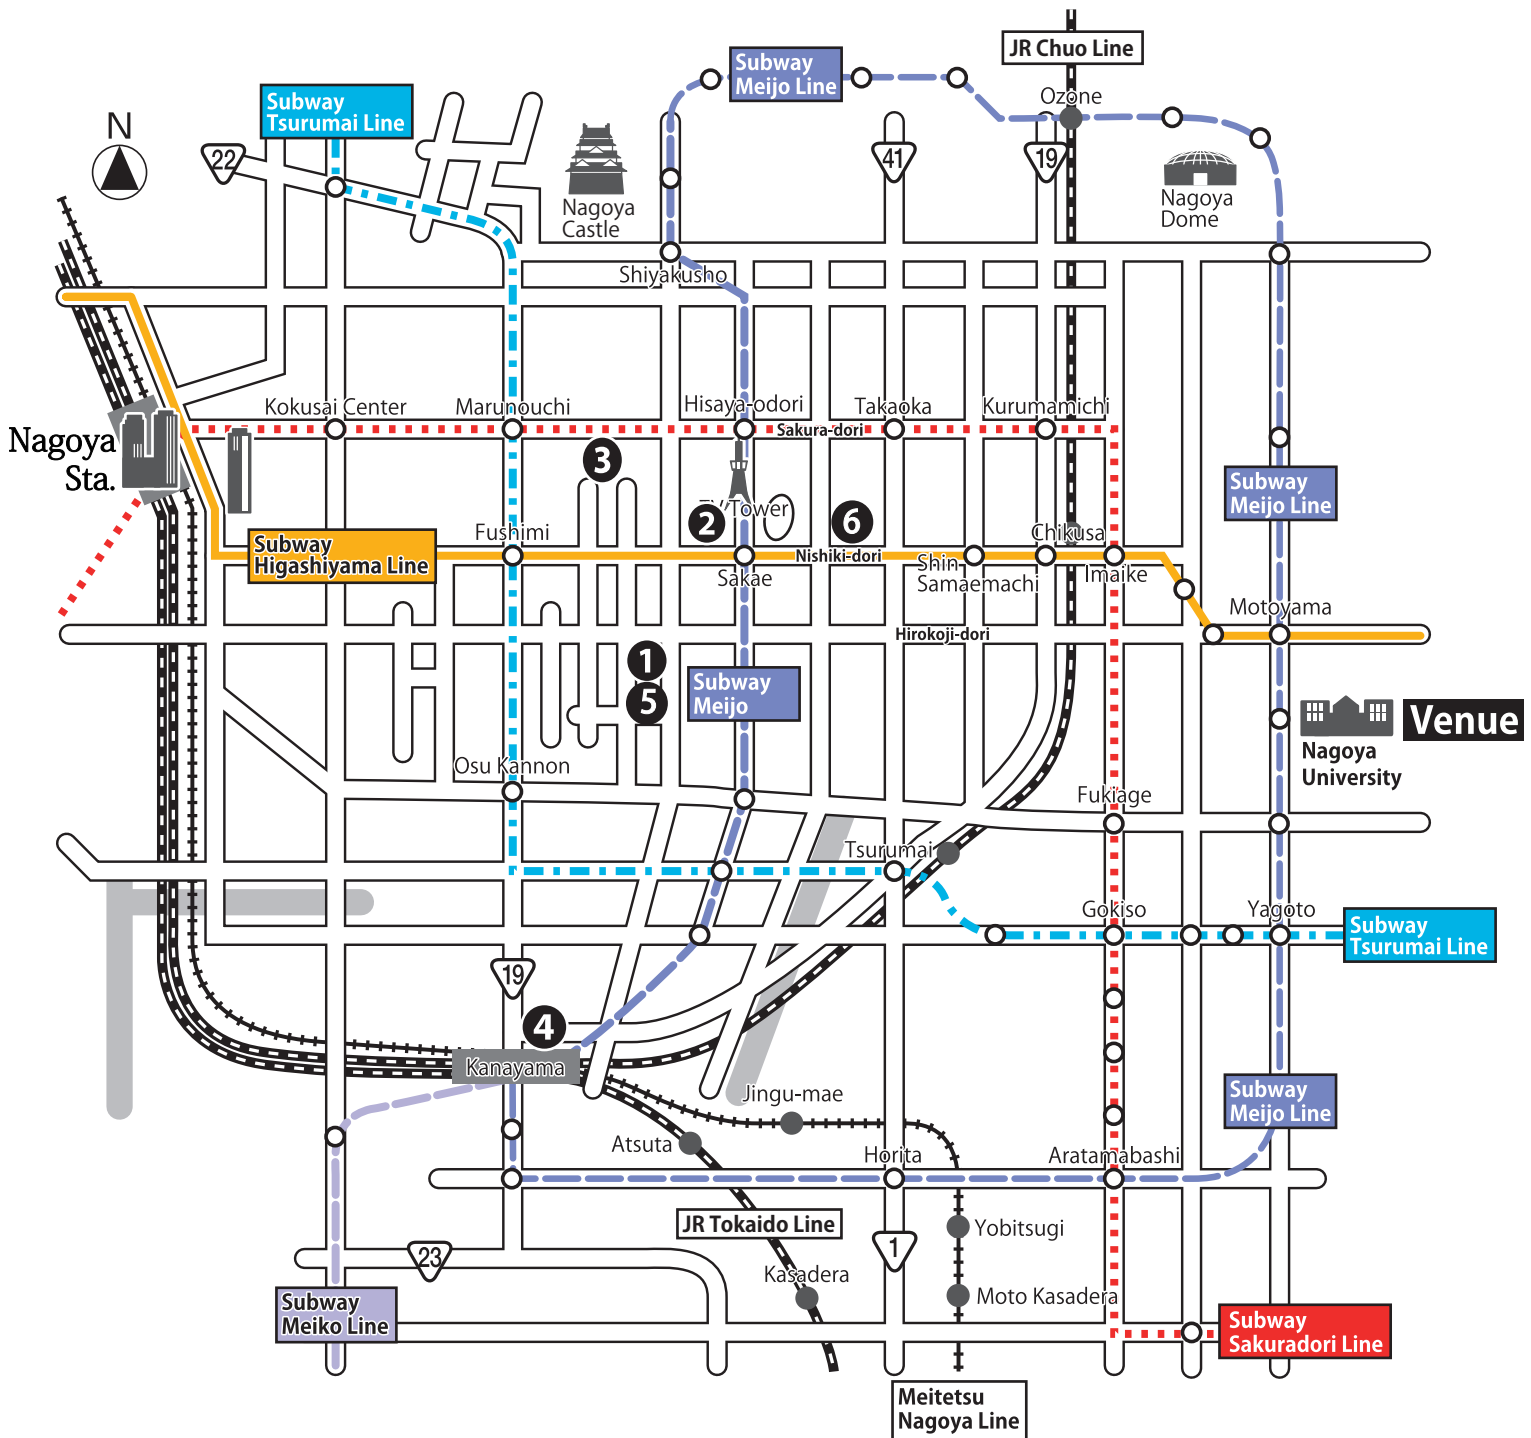

Access and transportation of Nagoya town

Subway / City Higashiyama Line ———— Sakuradori Line ······ Meijo Line - - - - Tsurumai Line - · - · -
 JR Line = = = = Meitetsu Nagoya Line + + + + + Kintetsu Line = = = = =

Hotel, Conference Dinner & Field Tour Information

- ① Nagoya Sakae Washington Hotel Plaza
- ② Hotel Trusty Nagoya Sakae
- ③ Meitetsu Inn Nagoya Nishiki
- ④ Meitetsu Inn Nagoya Kanayama
- ⑤ Hanaya Horizo, Sakae, Nagoya (Conference Dinner)
- ⑥ Aichi Arts Center, Sakae, Nagoya (Meeting place for field tour)