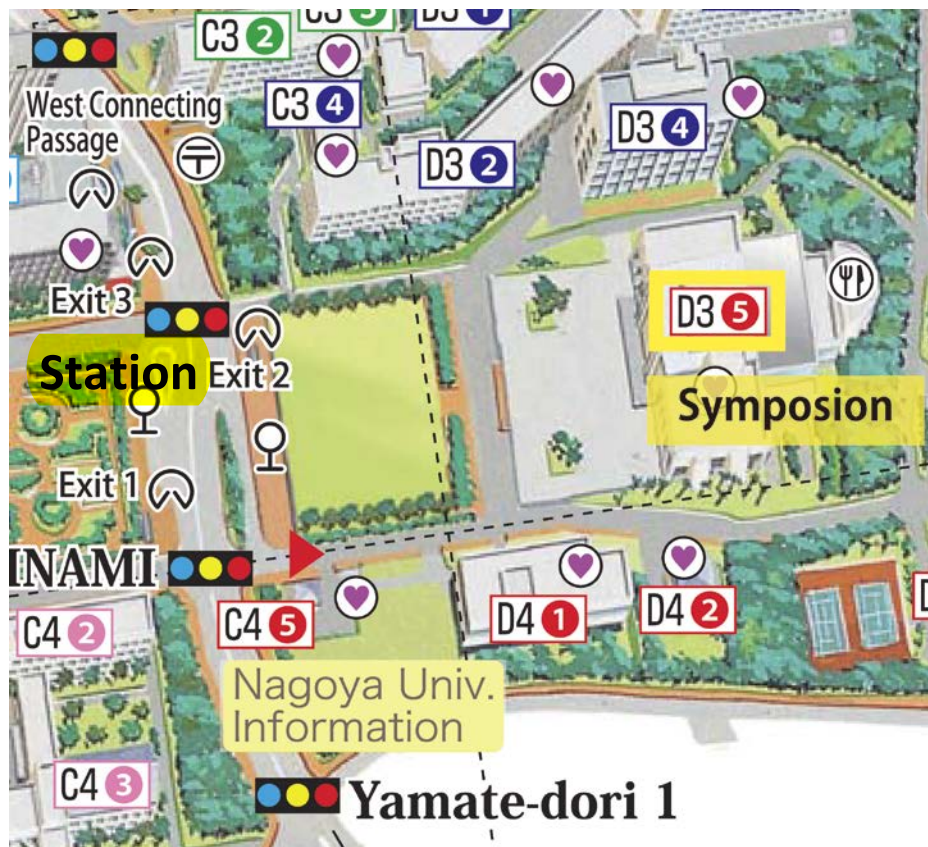

Access and map

Access to the Venue (Symposion, Higashiyama Campus, Nagoya University)

From Nagoya Station: Take the Subway Higashiyama Line to Motoyama Sta. (15 minutes), then transfer to the Subway Meijo Line to Nagoya Daigaku Sta. The venue (Symposion) is just off the subway Exit 2 of Nagoya Daigaku Sta.

From Centrair (Central Japan International Airport): Take the Meitetsu Line to Kanayama Sta. (30 min.), then transfer to the Subway Meijyo Line to Nagoya Daigaku Sta. (21 min.).

Map of the Nagoya University campus. Exit 2 of Nagoya Daigaku Sta. of Subway Meijo Line and the Venue of this Symposium, Symposion (D3 ⑤), are shown.